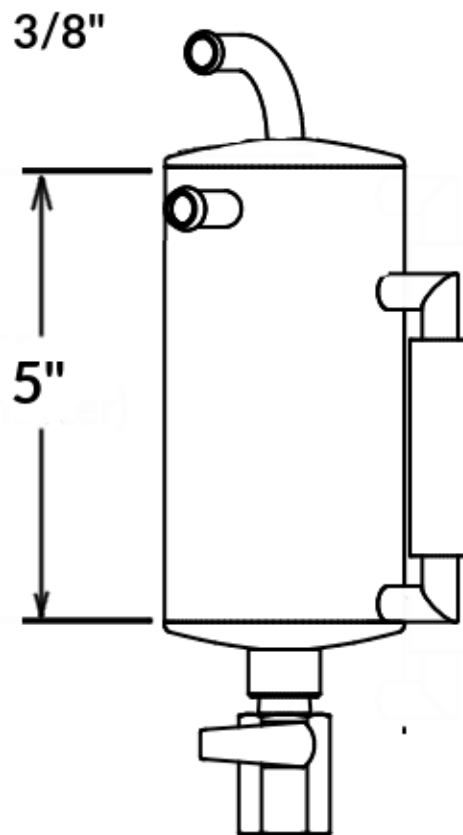

Saikou Michi Co. S1-G37-DC3 OCC DIMENSIONS

DRIVER SIDE REV 3.0

(Passenger Side Mirrored)

Sight Tube

TOP VIEW

Mount Spud

FRONT VIEW