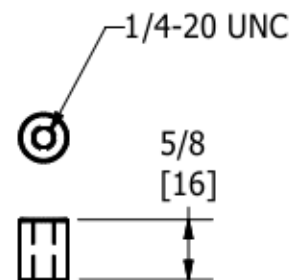

Saikou Michi Co. S1-G37-DC3 OCC DIMENSIONS

DRIVER SIDE REV 3.0

(Passenger Side Mirrored)

Sight Tube

TOP VIEW

Mount Spud

FRONT VIEW