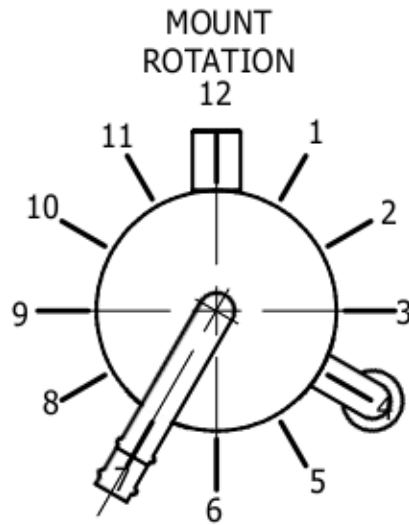

Saikou Michi Co. S1-G37-DC3 OCC DIMENSIONS

DRIVER SIDE REV 3.0

(Passenger Side Mirrored)

Sight Tube

TOP VIEW

Mount Spud

FRONT VIEW