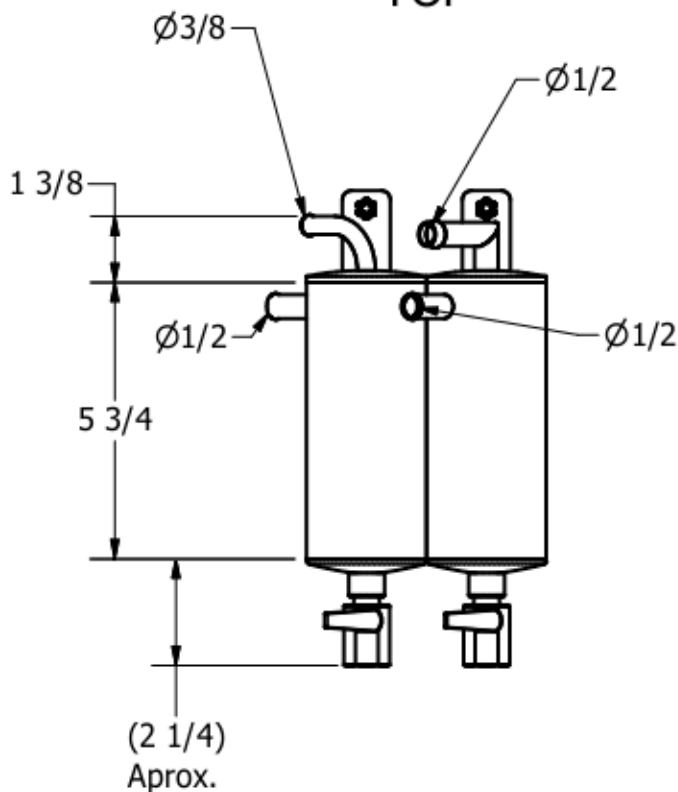

Saikou Michi Co. S1-FRS/BRZ-D Dual OCC Kit

PCV Side Tank

Brace Tube Saddles

Crankcase Side Tank

Ball Valve :
Upgrades

WWW.SAIKOU MICH I.COM