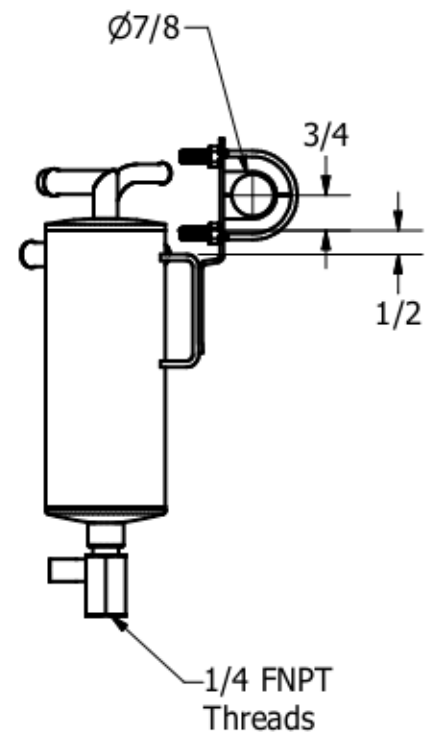

Saikou Michi Co. S1-FRS/BRZ-D Dual OCC Kit

PCV Side Tank

Brace Tube Saddles

Crankcase Side Tank

Ball Valve :
Upgrades

WWW.SAIKOU MICH I.COM