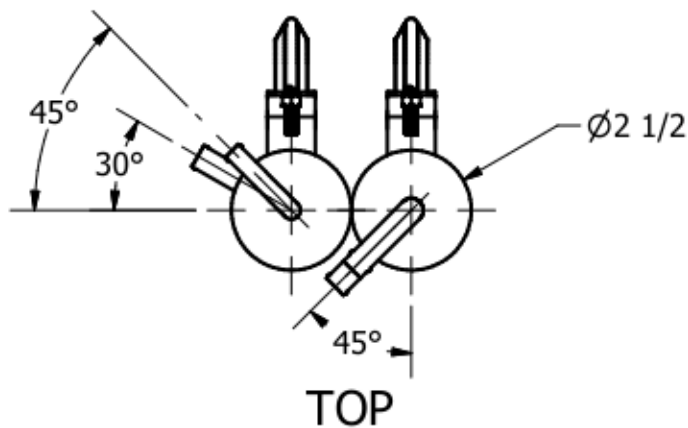

Saikou Michi Co. S1-FRS/BRZ-D Dual OCC Kit

PCV Side Tank

Brace Tube Saddles

Crankcase Side Tank

Ball Valve :
Upgrades

WWW.SAIKOU MICH I.COM