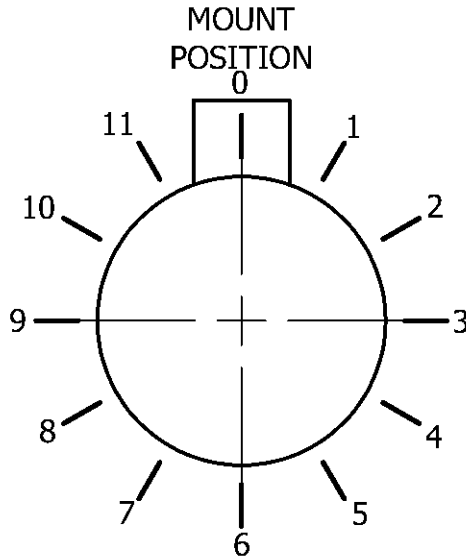

Saikou Michi Shop Sketch

Blank Template

S3-OCC

Inlet Size: _____

Style: _____

Rotation: _____

Outlet Size: _____

Style: _____

Rotation: _____

Front View