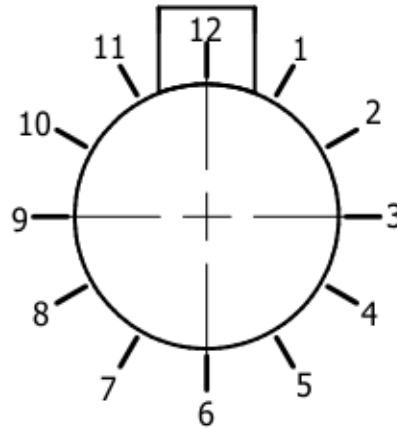

Saikou Michi Shop Sketch

Blank Template

S2-OCC

INLET SIZE: _____

STYLE: _____

ROTATION: _____

OUTLET SIZE: _____

STYLE: _____

ROTATION: _____

Default Mount Position

Top View

FRONT VIEW

Universal Mount