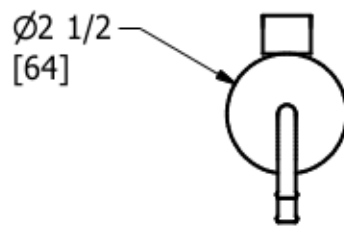

Saikou Michi Co. S1 Split DC3 Dimensions

TOP

Universal Mount

FRONT

SIDE

WWW.SAIKOUMICHI.COM