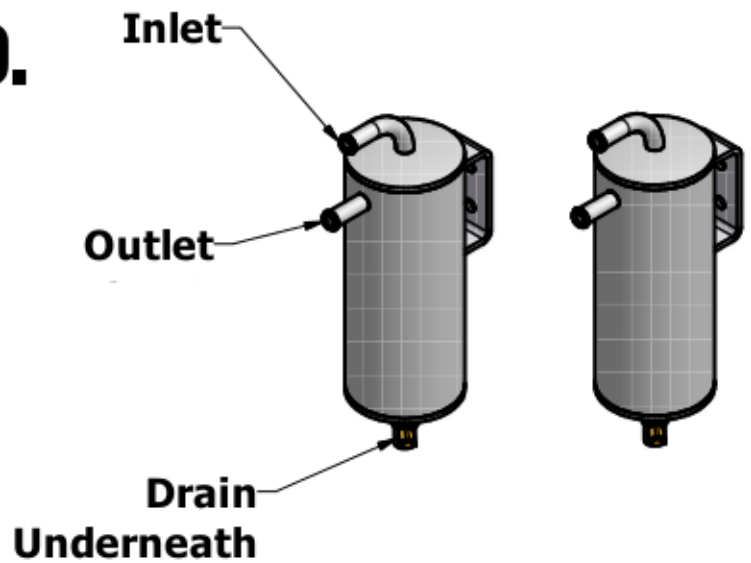

Saikou Michi Co. S1 Split DC3 Dimensions

TOP

Universal Mount

FRONT

SIDE

WWW.SAIKOUMICHI.COM