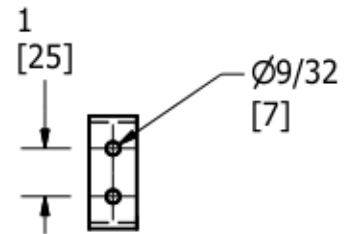

Saikou Michi Co. S1 Split DC3 Dimensions

TOP

Universal Mount

FRONT

SIDE

WWW.SAIKOUMICHI.COM