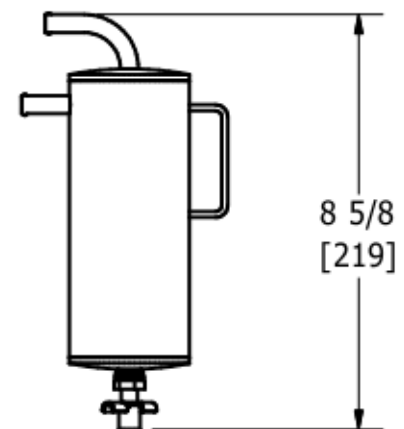

Saikou Michi Co. S1 Split DC3 Dimensions

TOP

Universal Mount

FRONT

SIDE

WWW.SAIKOUMICHI.COM