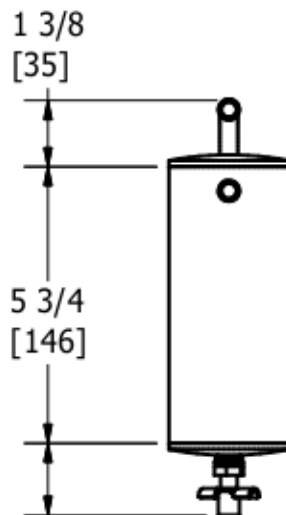

Saikou Michi Co. S1 Split DC3 Dimensions

TOP

Universal Mount

FRONT

SIDE

WWW.SAIKOUMICHI.COM