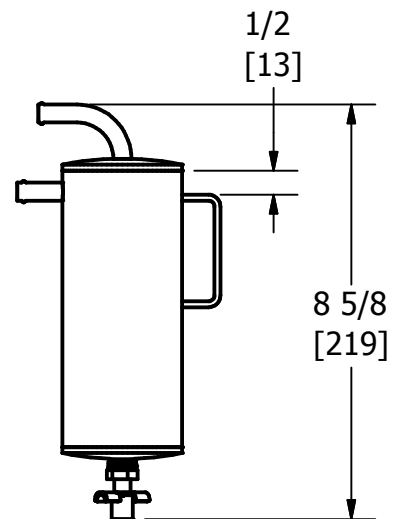

Saikou Michi Co.

S1 OCC Dimensions

TOP

Universal Mount

FRONT

SIDE