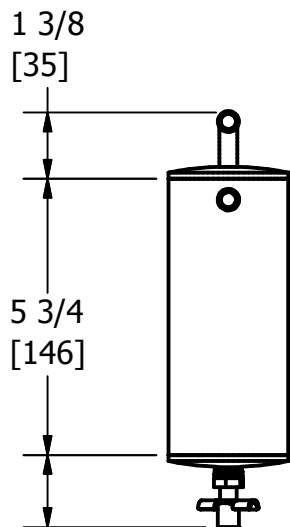

Saikou Michi Co.

S1 OCC Dimensions

TOP

Universal Mount

FRONT

SIDE