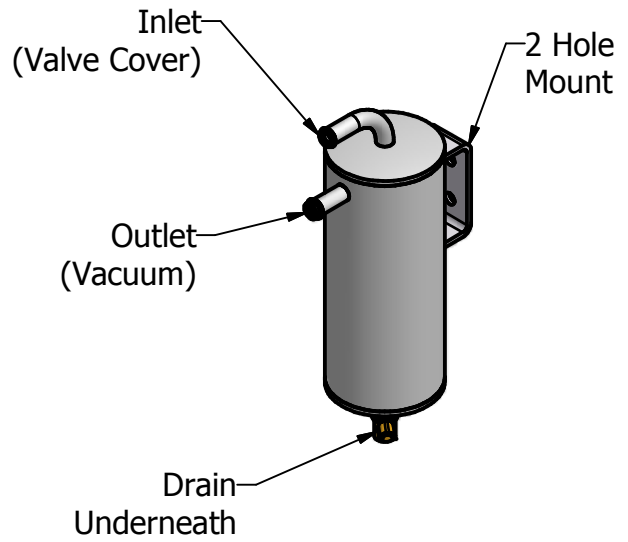

Saikou Michi Co.

S1 OCC Dimensions

TOP

Universal Mount

FRONT

SIDE