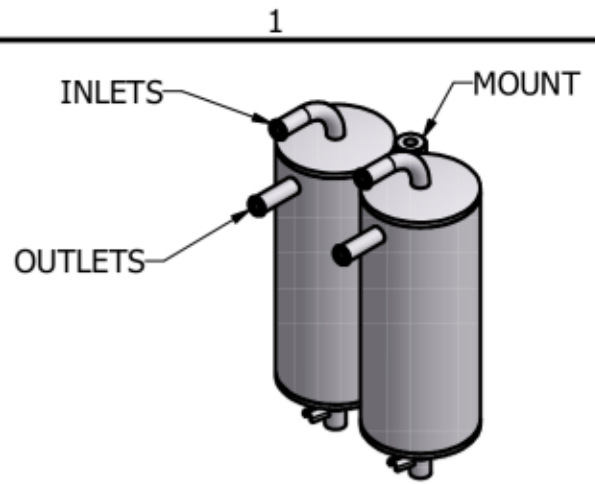

Saikou Michi Shop Sketch

Blank Template

S1-DC3

DEFAULT
MOUNT
POSITION

LEFT TANK
INLET SIZE: _____

Style: _____

Rotation#: _____

RIGHT TANK
INLET SIZE: _____

Style: _____

Rotation#: _____

LEFT TANK
OUTLET SIZE: _____

Style: _____

Rotation#: _____

RIGHT Tank
OUTLET SIZE: _____

Style: _____

Rotation#: _____

Mount Type:

2 Holed Mount []

or

Threaded Spud []

2

1

B

B