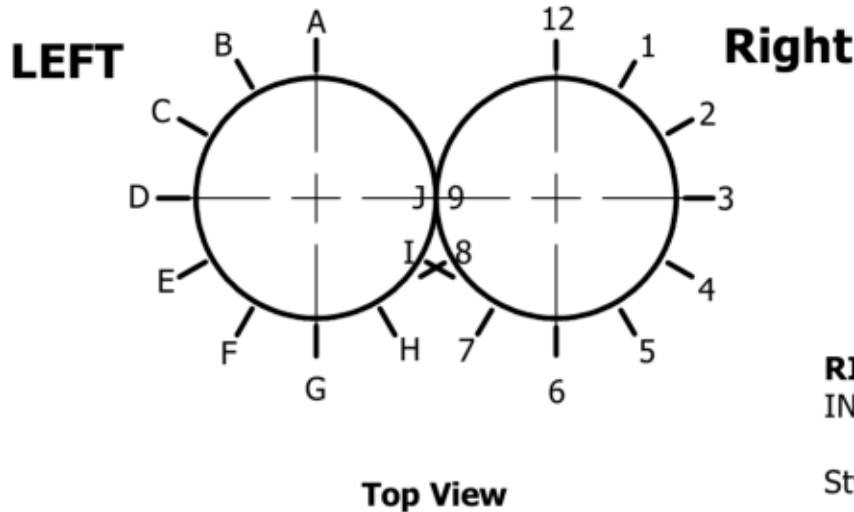

Saikou Michi Shop Sketch

Blank Template

S1-DC3

DEFAULT
MOUNT
POSITION

LEFT TANK
INLET SIZE: _____

Style: _____

Rotation#: _____

RIGHT TANK
INLET SIZE: _____

Style: _____

Rotation#: _____

LEFT TANK
OUTLET SIZE: _____

Style: _____

Rotation#: _____

RIGHT Tank
OUTLET SIZE: _____

Style: _____

Rotation#: _____

Mount Type:

2 Holed Mount []

or

Threaded Spud []

2

1

B

B