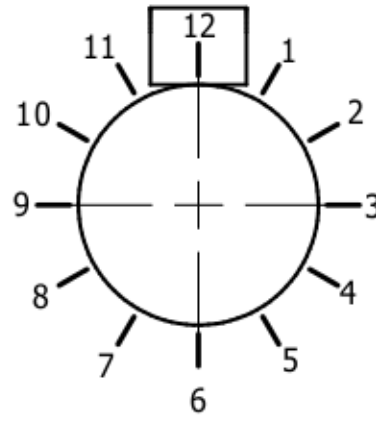

Saikou Michi Shop Sketch

Blank Template

S1-0CC

Default Mount Position

Top View

INLET SIZE: _____

STYLE: _____

ROTATION: _____

OUTLET SIZE: _____

STYLE: _____

ROTATION: _____

Front View

Universal Mount