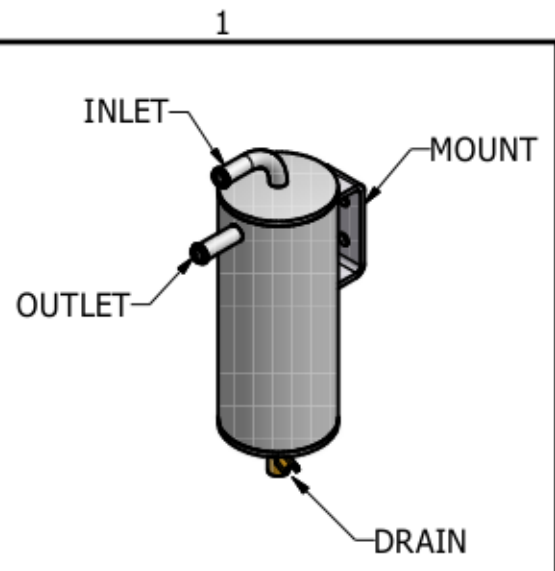

Saikou Michi Shop Sketch

Blank Template

S1-0CC

Default Mount Position

Top View

INLET SIZE: _____

STYLE: _____

ROTATION: _____

OUTLET SIZE: _____

STYLE: _____

ROTATION: _____

Front View

Universal Mount