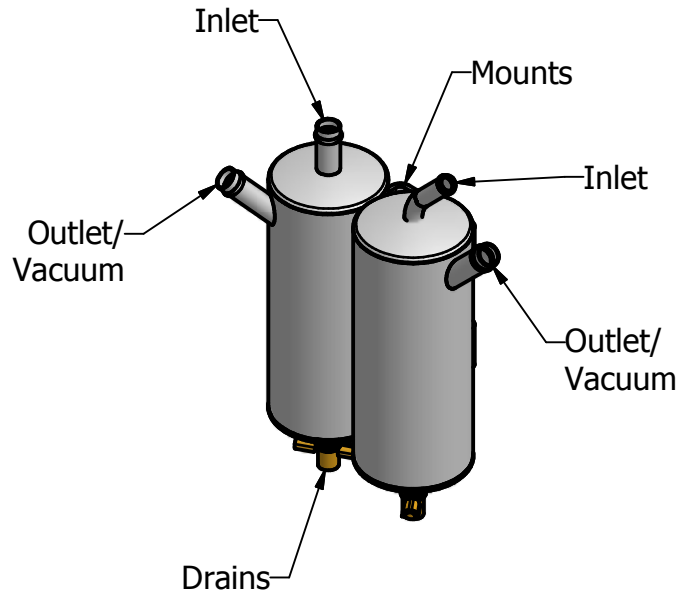

SAIKOU MICHl CO.

S1 GEN DC3

DIMENSIONS

Adapter Bracket